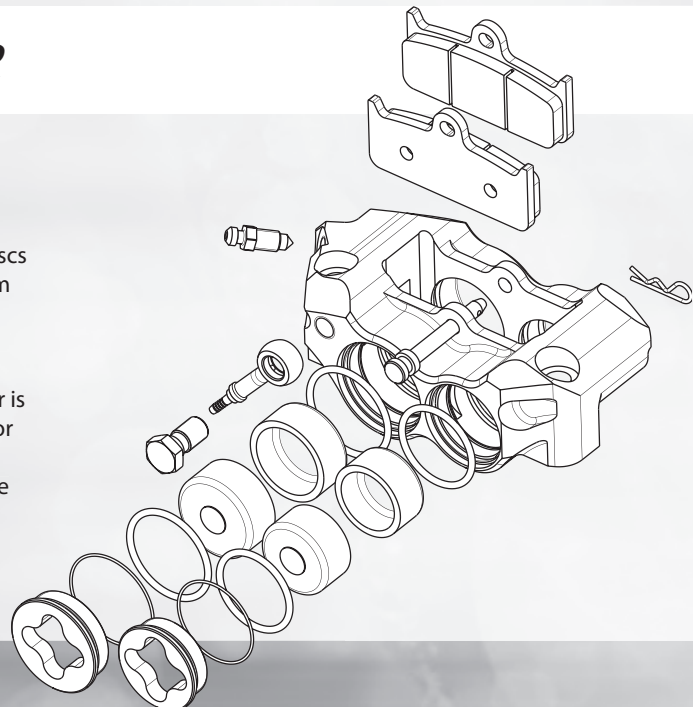

GOLDfren Radial four-piston brake caliper MONOBLOCK

For street race bikes. It is suitable for discs of 270-330 mm in diameter and 5-6 mm in thickness. The piston diameters are 36 mm and 32 mm, distance between screws that hold caliper on the fork is 108 mm, its weight is 800 g. This caliper is standardly made in gold and black color and it is supplied together with brake pads – type 301. This caliper can also be used in supermoto with an adapter.