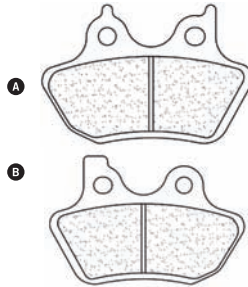

Vbrake

Ref.2273

SP	GP		

POSITION	WIDTH	HEIGHT	THICKNESS
FRONT WHEEL	78,4mm	31,5mm	8mm

059