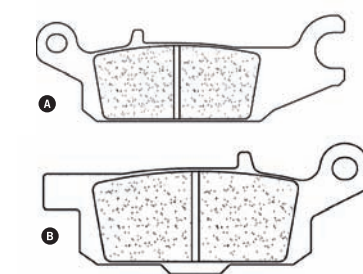

Vbrake

Ref.2271

QD				

POSITION	WIDTH	HEIGHT	THICKNESS
FRONT WHEEL	91,7mm	36,7mm	8,9mm A
REAR WHEEL	107mm	36,5mm	8,9mm B

054