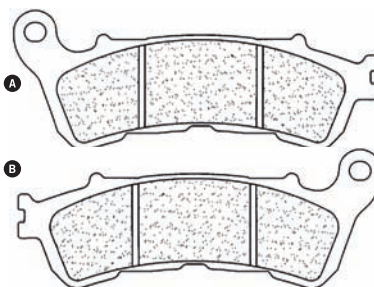

Vbrake

Ref.2034

SP	GP		

POSITION	WIDTH	HEIGHT	THICKNESS
⊖	69,6mm	52mm	8mm

035

Vbrake

Vbrake

Ref.2035

Ref.

P10772

FR	RR	SP	

POSITION	WIDTH	HEIGHT	THICKNESS
⊖	117,9mm	45,4mm	9mm A
⊕	117,9mm	45,4mm	9mm B

036