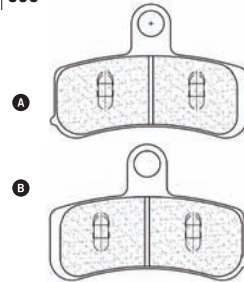

Vbrake

Ref.2274

RR			

POSITION	WIDTH	HEIGHT	THICKNESS
FRONT WHEEL	97,6mm	64mm	8mm A
REAR WHEEL	97,6mm	64mm	8mm B

060

Vbrake

Ref.2358

FR			

POSITION	WIDTH	HEIGHT	THICKNESS
FRONT WHEEL	90,5mm	62mm	8mm A
REAR WHEEL	90,5mm	62mm	8mm B

061