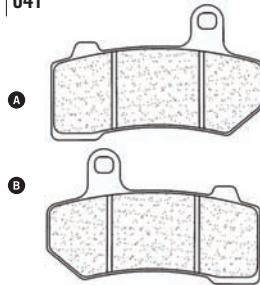

Vbrake

Ref.2040

TT	QD		

POSITION	WIDTH	HEIGHT	THICKNESS
FR	94,5mm	45,5mm	7mm

041