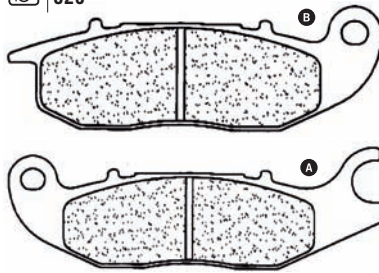

POSITION	WIDTH	HEIGHT	THICKNESS
⊖	73,2mm	47mm	10,8mm A
⊕	94mm	47mm	8,8mm B

029

Vbrake

Vbrake

Ref.2029

Ref.

P10766

FR	SP		
----	----	--	--