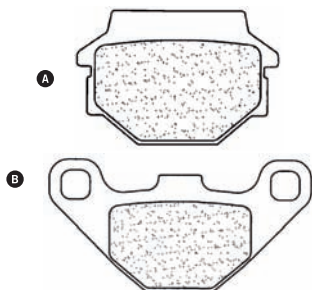

Ref.2315

SF

POSITION	WIDTH	HEIGHT	THICKNESS
FRONT	90mm	49mm	11mm

206

Ref.2186

SF

Ref. Y238

POSITION	WIDTH	HEIGHT	THICKNESS
FRONT	56mm	37,1mm	10mm A
REAR	85mm	42,5mm	8mm B

207