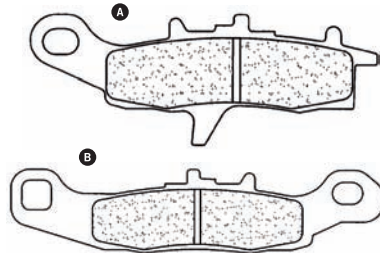

Ref.2022

TT	QD			

POSITION	WIDTH	HEIGHT	THICKNESS
FRONT WHEEL	75,3mm	39,5mm	9,7mm

023