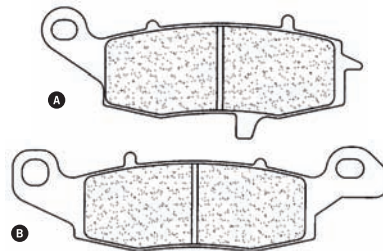

Vbrake

Ref.2106

PC	FR	XKB5	GP

POSITION	WIDTH	HEIGHT	THICKNESS
FRONT WHEEL	109,3mm	44,4mm	8,3mm A
REAR WHEEL	135,5mm	37,4mm	8,3mm B

127