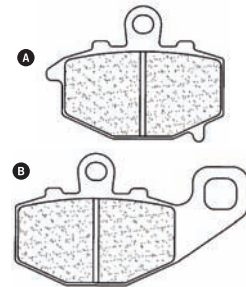

Vbrake

Ref.2103

PC	FR	RR	EN
CC	TT		

POSITION	WIDTH	HEIGHT	THICKNESS
FRONT WHEEL	36mm	45,5mm	6mm

Vbrake

Ref.0722

124

Vbrake

Ref.2104

RR			

POSITION	WIDTH	HEIGHT	THICKNESS
FRONT WHEEL	68mm	51mm	9,7mm A
REAR WHEEL	89,2mm	51mm	9,7mm B

125