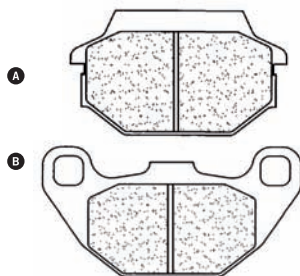

Ref.2015

FR	SP	GP	

POSITION	WIDTH	HEIGHT	THICKNESS
FR	38,6mm	49,5mm	9mm

016

Ref.2016

QD			

Ref. P10752

POSITION	WIDTH	HEIGHT	THICKNESS
FR	64mm	36,8mm	11mm A
FR	85mm	43mm	8,5mm B

017