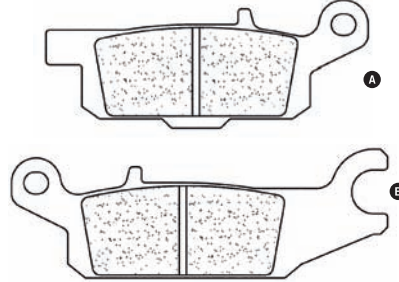

050

Vbrake

Ref.2268

QD				
----	--	--	--	--

POSITION	WIDTH	HEIGHT	THICKNESS
FRONT WHEEL	91,7mm	36,7mm	7,5mm A
REAR WHEEL	107mm	36,5mm	7,5mm B

051

Vbrake

Ref.2269