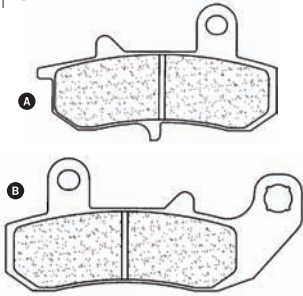

Vbrake

Ref.2110

PC	FR	CC	TT	Ref. P10788

POSITION	WIDTH	HEIGHT	THICKNESS
FR	76,8mm	53,8mm	7,1mm

131

Vbrake

Ref.2111

PC	RR		

POSITION	WIDTH	HEIGHT	THICKNESS
FR	83,4mm	47,8mm	9,8mm A
RR	99,3mm	39mm	7,4mm B

132