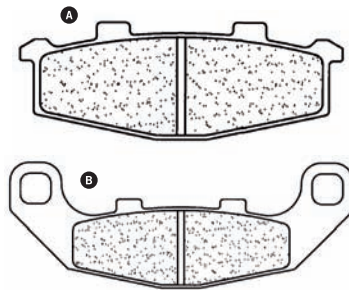

Vbrake

Ref.2112

PC	FR	RR	

POSITION	WIDTH	HEIGHT	THICKNESS
FR	76,4mm	27,5mm	9,7mm A
RR	106,2mm	38,9mm	7,4mm B

133