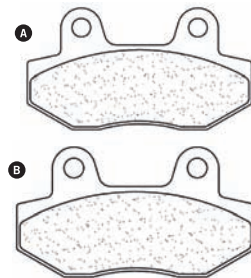

Vbrake

Ref.2345

SF				

POSITION	WIDTH	HEIGHT	THICKNESS
FRONT WHEEL	77mm	42mm	8mm A
REAR WHEEL	77mm	42mm	8mm B

Vbrake

Ref. P10769

277