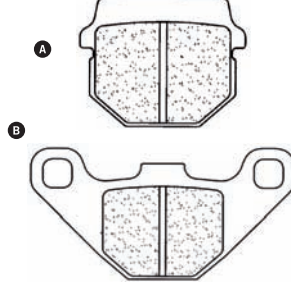

Ref.2294

FR	CC	QD	

POSITION	WIDTH	HEIGHT	THICKNESS
FRONT WHEEL	56mm	37,1mm	8,7mm A
REAR WHEEL	85mm	42,5mm	6,5mm B

147