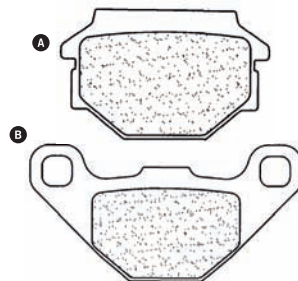

Vbrake **Vbrake**
Ref.2196 **Ref. P10741**
SF

POSITION	WIDTH	HEIGHT	THICKNESS
FRONT	56mm	34,9mm	8,7mm A
FRONT	85mm	42,5mm	6,5mm B

217