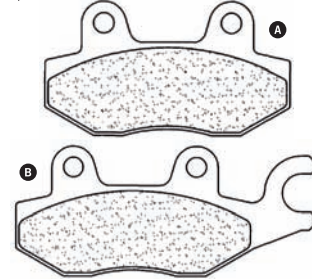

Vbrake		Vbrake	
Ref.2223		Ref. P10755	
SF			

POSITION	WIDTH	HEIGHT	THICKNESS
REAR	102mm	40mm	9,8mm

244