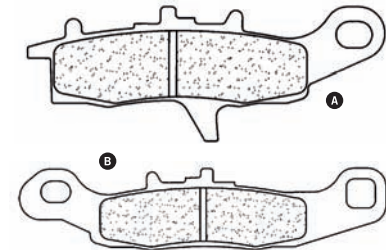

Ref.2023

QD				

POSITION	WIDTH	HEIGHT	THICKNESS
FRONT WHEEL	94,5mm	35,5mm	7,4mm A
FRONT WHEEL	119,5mm	26,5mm	9,5mm B

024

Ref.2024

QD				

POSITION	WIDTH	HEIGHT	THICKNESS
FRONT WHEEL	94,5mm	35,5mm	7,4mm A
FRONT WHEEL	119,5mm	26,5mm	9,5mm B

025