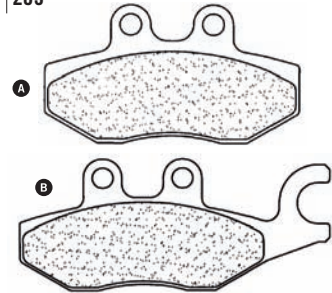

Vbrake		Vbrake	
Ref.2238		Ref. P10740	
SF			
POSITION	WIDTH	HEIGHT	THICKNESS
REAR WHEEL	86mm	40,1mm	10mm

259

Vbrake		Vbrake	
Ref.2239		Ref. P12204	
SF			
POSITION	WIDTH	HEIGHT	THICKNESS
FRONT WHEEL REAR WHEEL	76,9mm	41mm	9mm A
	96,7mm	41mm	9mm B

260