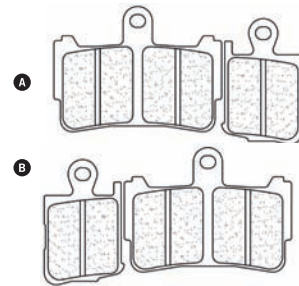

Vbrake

Ref.2275

FR	SP		

POSITION	WIDTH	HEIGHT	THICKNESS
FRONT WHEEL	69mm	51,4mm	9mm A
REAR WHEEL	28,8mm	51,7mm	9mm B

063