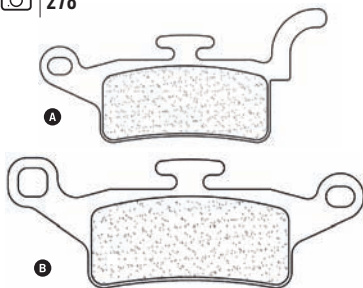

Vbrake

Ref. P10769

277

Vbrake

Ref.2346

SF				
----	--	--	--	--

POSITION	WIDTH	HEIGHT	THICKNESS
FRONT WHEEL	101,9mm	39,2mm	10,5mm A
REAR WHEEL	101,9mm	39,2mm	10,5mm B

278