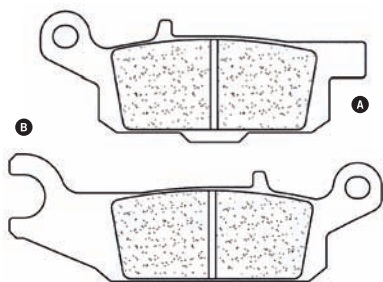

Vbrake

Ref.2049

SP	GP			

POSITION	WIDTH	HEIGHT	THICKNESS
FRONT WHEEL	68,5mm	55,5mm	9mm

050

Vbrake

Ref.2268

QD				

POSITION	WIDTH	HEIGHT	THICKNESS
FRONT WHEEL	91,7mm	36,7mm	7,5mm A
REAR WHEEL	107mm	36,5mm	7,5mm B

051