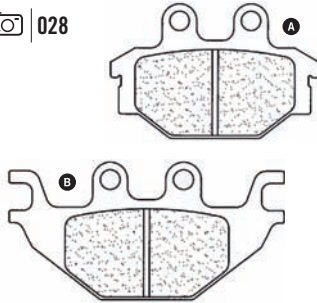

BRAKE PADS

FRONT WHEEL

REAR WHEEL

028

Vbrake

Vbrake

Ref.2028

Ref.

P12200

RR	TT	QD	

POSITION	WIDTH	HEIGHT	THICKNESS
⊖	73,2mm	47mm	10,8mm A
⊕	94mm	47mm	8,8mm B

029