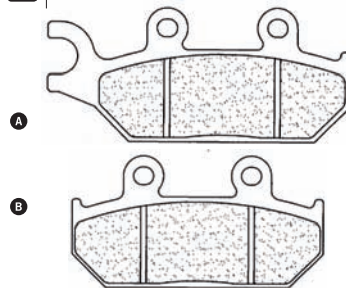

Vbrake		Vbrake	
Ref.2096		Ref. P12190	
PC	RR	TT	
POSITION	WIDTH	HEIGHT	THICKNESS
⊖	78mm	41,3mm	9mm

117

Vbrake		Vbrake	
Ref.2097		Ref. P10792	
PC	FR		
POSITION	WIDTH	HEIGHT	THICKNESS
⊖	88mm	46,1mm	10mm A
	104,2mm	46,1mm	10mm B

118