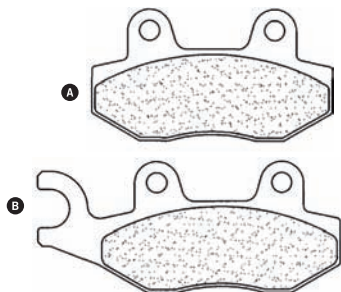

Ref.2248

SF

--	--	--	--

Ref. P10790

POSITION	WIDTH	HEIGHT	THICKNESS
FRONT WHEEL	77mm	42mm	8mm A
REAR WHEEL	96,6mm	42mm	8mm B

269

Ref.2249

SF