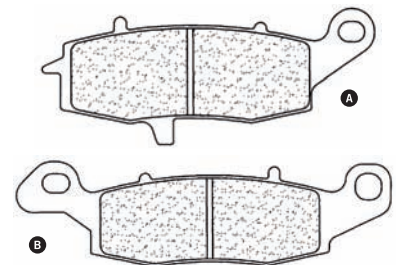

Vbrake

Ref.2107

PC	FR	RR	SP
GP			

POSITION	WIDTH	HEIGHT	THICKNESS
FRONT WHEEL	109,3mm	44,4mm	8,3mm A
REAR WHEEL	135,5mm	37,4mm	8,3mm B