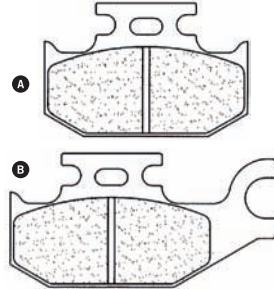

Vbrake **Vbrake**
Ref.2166 **Ref. P12194**

TT	QD		

POSITION	WIDTH	HEIGHT	THICKNESS
⊖	62mm	40,8mm	9,5mm A
⊕	82mm	40,8mm	9,5mm B

187