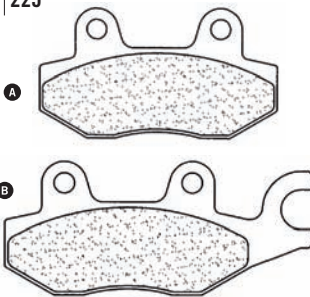

Vbrake

Vbrake

Ref.2205

Ref.

P10790

SF

POSITION	WIDTH	HEIGHT	THICKNESS
FRONT WHEEL	77mm	42mm	8,3mm A
REAR WHEEL	96,6mm	42mm	8,3mm B

226