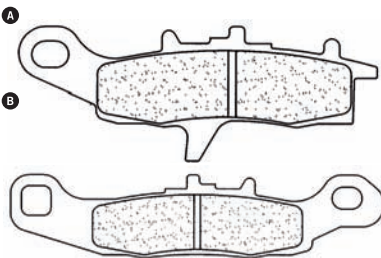

Ref.2303

SP	GP		

POSITION	WIDTH	HEIGHT	THICKNESS
FRONT WHEEL	100,7mm	34,4mm	9mm

167

Ref.2147

CC			

POSITION	WIDTH	HEIGHT	THICKNESS
FRONT WHEEL	94,5mm	35,5mm	7mm A
REAR WHEEL	119,5mm	26,5mm	7mm B

168