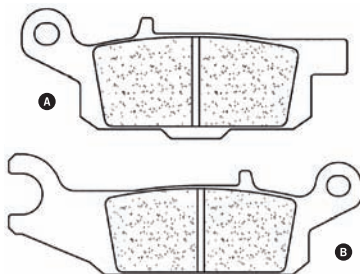

Vbrake

Ref.2270

QD				

POSITION	WIDTH	HEIGHT	THICKNESS
FRONT WHEEL	91,7mm	36,7mm	8,9mm A
REAR WHEEL	107mm	36,5mm	8,9mm B

053