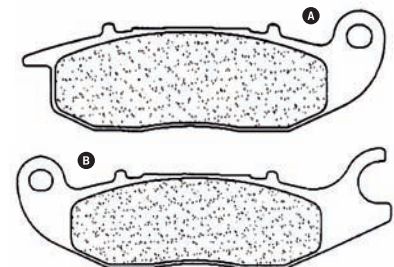

Vbrake		Vbrake	
Ref.2241		Ref. P10753	
SF			
POSITION	WIDTH	HEIGHT	THICKNESS
REAR WHEEL	86mm	40,1mm	8,9mm

262