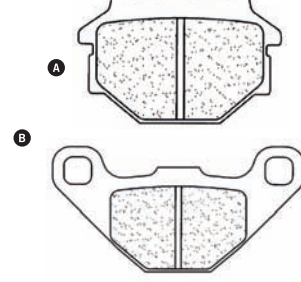

PC	CC	TT	QD
----	----	----	----

POSITION	WIDTH	HEIGHT	THICKNESS
FRONT WHEEL	47,4mm	37,1mm	8,7mm A
REAR WHEEL	85mm	42,5mm	6,5mm B

Ref. K517

148

Ref.2128

RR			
----	--	--	--

POSITION	WIDTH	HEIGHT	THICKNESS
REAR WHEEL	56mm	34,9mm	8,7mm A
	85mm	42,5mm	6,5mm B