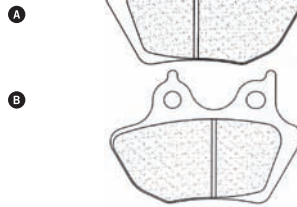

Ref.2174

FR	RR		

POSITION	WIDTH	HEIGHT	THICKNESS
FRONT WHEEL	93,2mm	65,1mm	7,5mm A
REAR WHEEL	93,2mm	65,1mm	7,5mm B

195