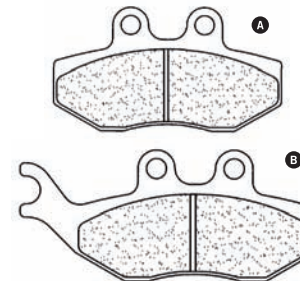

Ref.2026

RR				

POSITION	WIDTH	HEIGHT	THICKNESS
FRONT WHEEL	69,7mm	46,3mm	13mm

027