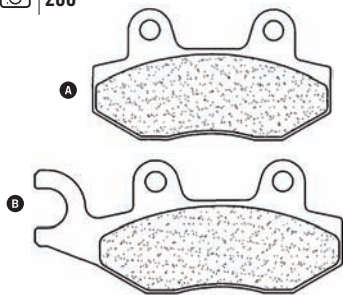

Vbrake		Vbrake	
Ref.2341		Ref. P10748	
SF			
POSITION	WIDTH	HEIGHT	THICKNESS
FRONT WHEEL REAR WHEEL	77mm	42mm	9,2mm A
	96,6mm	42mm	9,2mm B

261