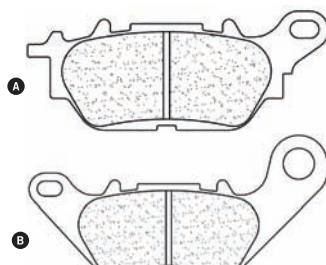

Vbrake

Ref.2348

SF				

POSITION	WIDTH	HEIGHT	THICKNESS
FRONT WHEEL	95,6mm	37,5mm	8,5mm A
REAR WHEEL	109,9mm	51,4mm	8,5mm B

Vbrake

Ref. P12205

317