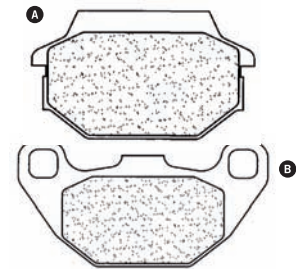

Vbrake		Vbrake	
Ref.2339		Ref. P10752	
SF			

POSITION	WIDTH	HEIGHT	THICKNESS
FRONT	64mm	36,8mm	11mm ^A
FRONT	85mm	43mm	8,5mm ^B

251